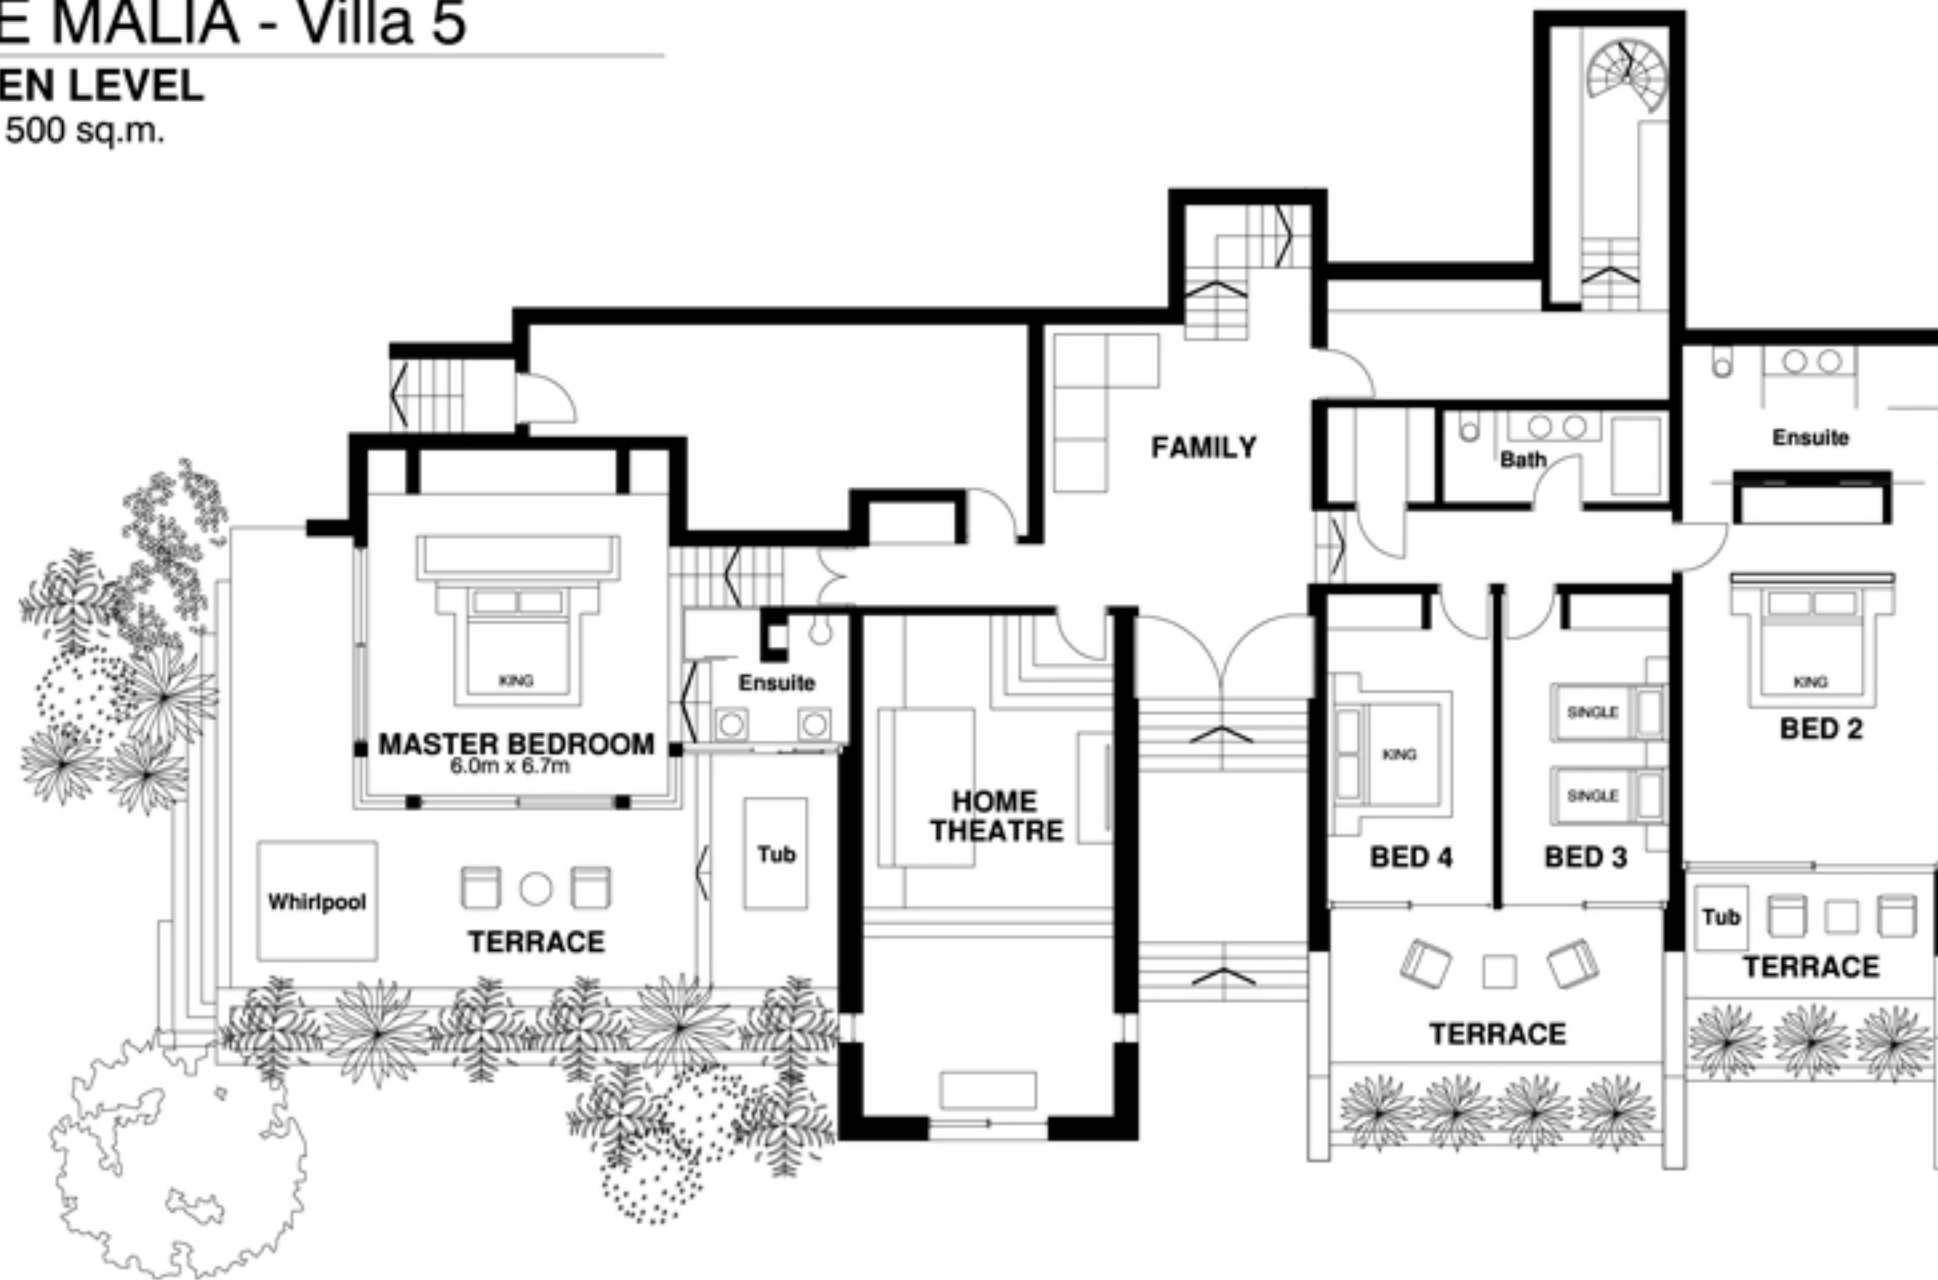

HALE MALIA - Villa 5

GARDEN LEVEL

Approx. 500 sq.m.

NOTES:
- Single beds in Bedroom 3 may be combined to form a King

HALE MALIA - Villa 5

POOL LEVEL

Approx. 560 sq.m.